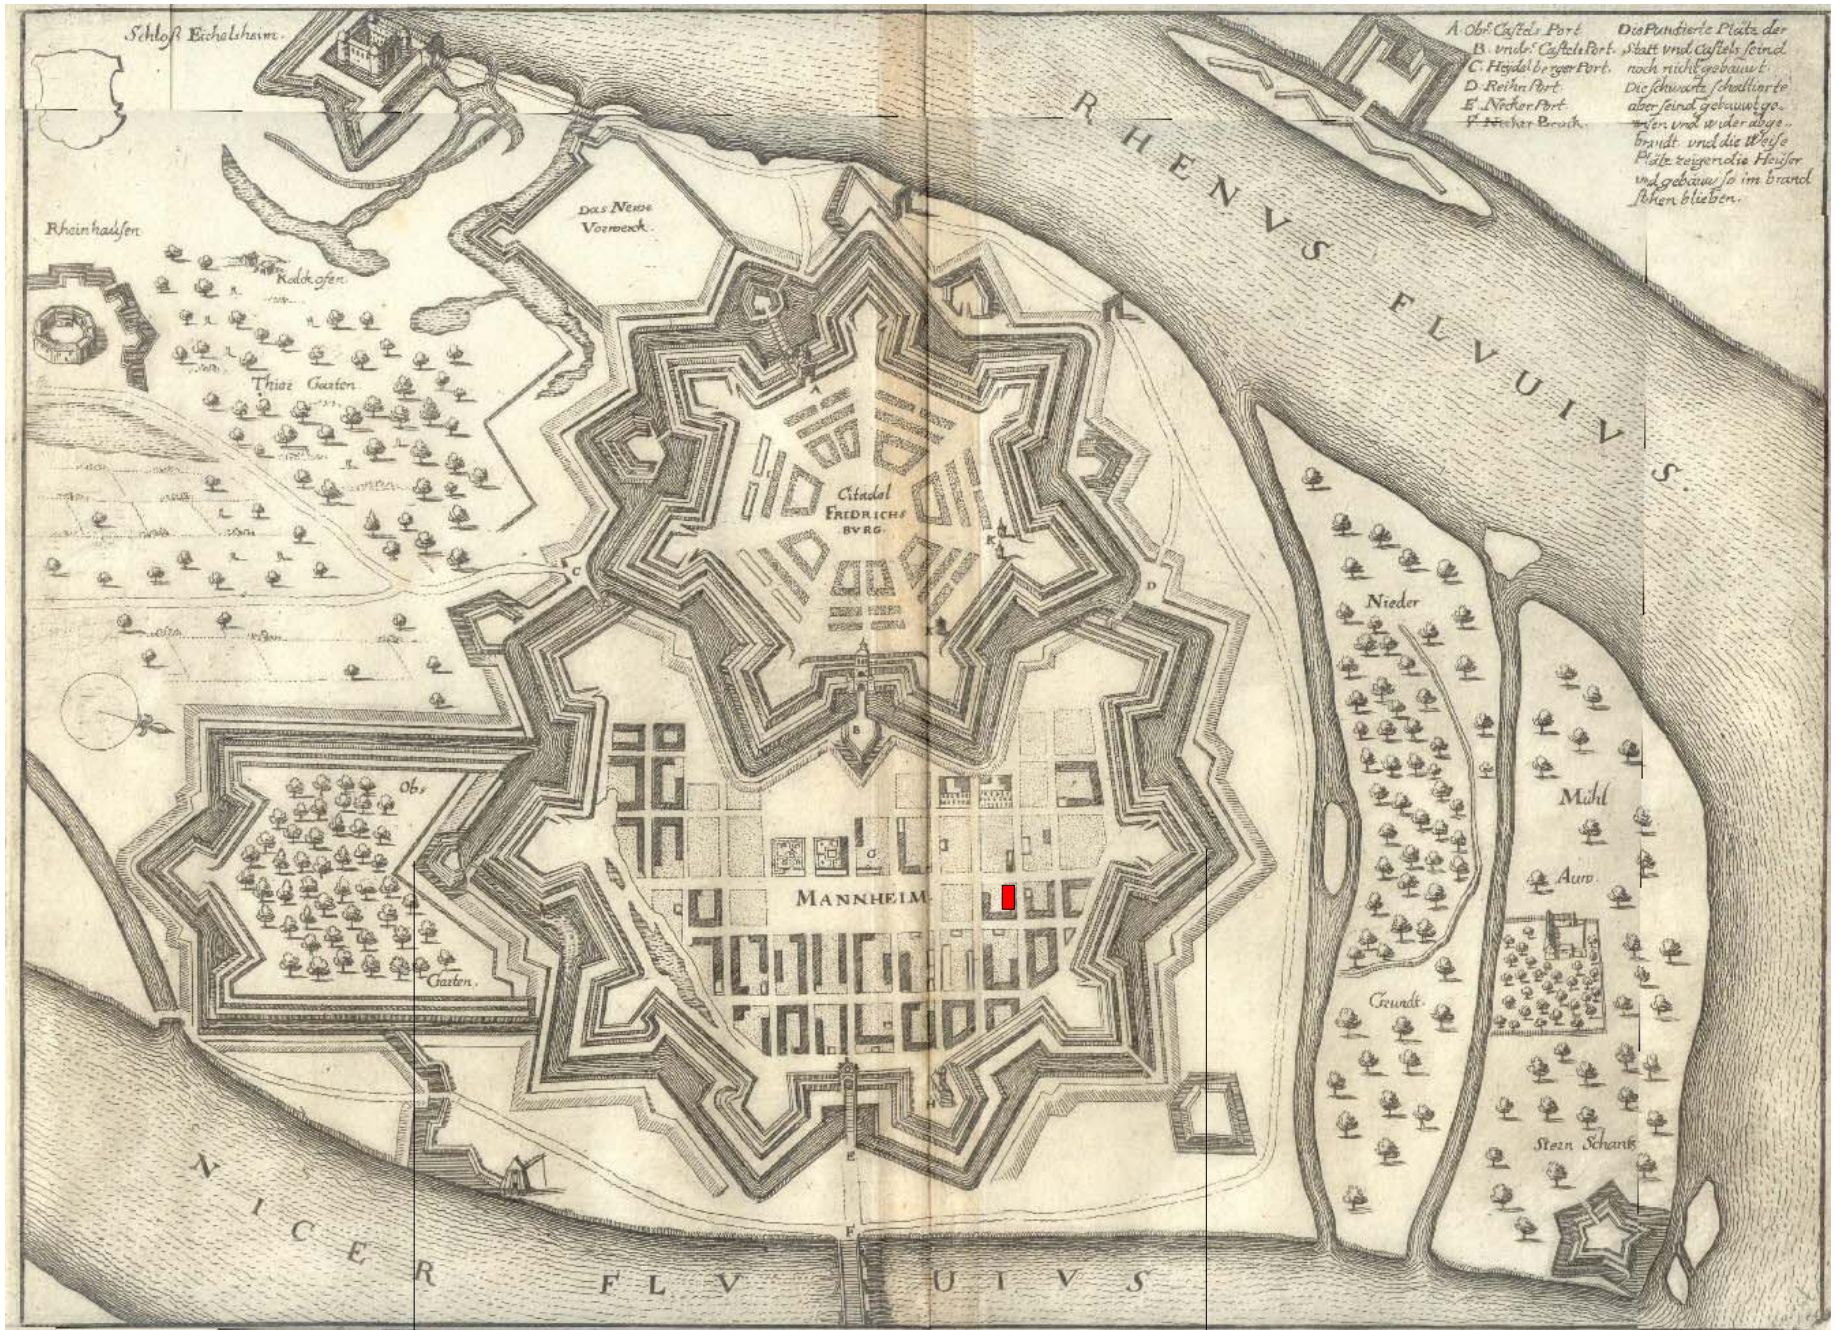

**Mannheim: 1695**  
**Matthaus Merain Frankfurt: 1695**  
 23.3 x 31.9 cm.

Demarest Genealogical Society  
 www.demarests.com | info@demarests.com

■ Probable location of the  
 Temple of Concord  
 (Lutheran Temple in this  
 location in 1800)

←— Approximately 6000 feet (1.14 miles) —→